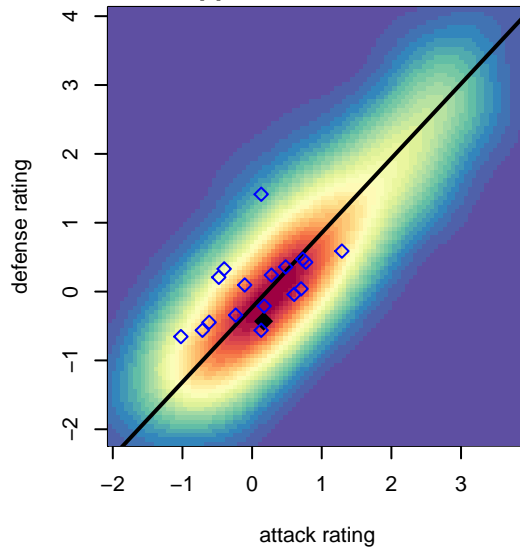

LYS Cascades Red G04

, OR
 G04 total strength=760
 attack=1.18 defense=0.65
 fall league = PTT G04 Div 1 White
 spr league = Spr OYS G04 Div 2 Red

alt names used:
 LINCOLN YOUTH SOCCERLYS CASCADES
 LYS 04G Cascades Red
 LYS 04G Cascades Red
 LYS 04G Cascades Red

Venues played:
 2016 PCU Summer Classic U13 Silver Black
 2016 PTT G04 Division 1 White
 2016 OYS Founders Cup G04
 2016 Spr OYS G04 Division 2 Red

LYS Cascades Red G04
 Dots are actual minus expected GF (blue circles) and GA (red triangles).
 Blue line is smoothed change in attack strength. Red is smoothed change in defense strength.

**attack and defense variance (black dot)
relative to other teams
and top 10 in region**

**attack and defense rating
relative to others at age
and all opponents in last 13 months**

Performance relative to 13 month average