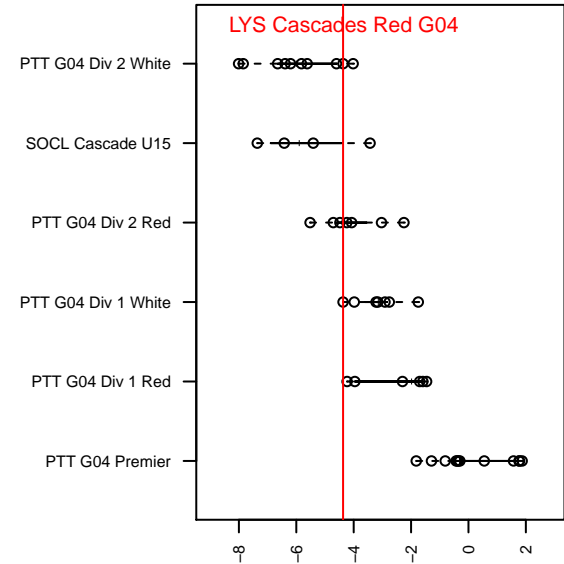

LYS Cascades Red G04

, OR
 G04 total strength=760
 attack=1.18 defense=0.65
 fall league = PTT G04 Div 1 White
 spr league = Spr OYS G04 Div 2 Red

alt names used:
 LINCOLN YOUTH SOCCERLYS CASCADES
 LYS 04G Cascades Red
 LYS 04G Cascades Red
 LYS 04G Cascades Red

Venues played:
 2016 PCU Summer Classic U13 Silver Black
 2016 PTT G04 Division 1 White
 2016 OYS Founders Cup G04
 2016 Spr OYS G04 Division 2 Red

LYS Cascades Red G04
 Dots are actual minus expected GF (blue circles) and GA (red triangles).
 Blue line is smoothed change in attack strength. Red is smoothed change in defense strength.

**attack and defense variance (black dot)
relative to other teams
and top 10 in region**

**attack and defense rating
relative to others at age
and all opponents in last 13 months**

Performance relative to 13 month average