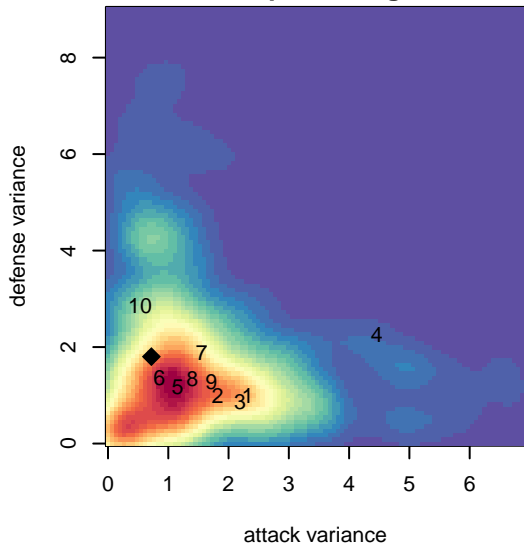

LYS Cascades Red G04

, OR
 G04 total strength=760
 attack=1.18 defense=0.65
 fall league = PTT G04 Div 1 White
 spr league = Spr OYS G04 Div 2 Red

alt names used:
 LINCOLN YOUTH SOCCERLYS CASCADES
 LYS 04G Cascades Red
 LYS 04G Cascades Red
 LYS 04G Cascades Red

Venues played:
 2016 PCU Summer Classic U13 Silver Black
 2016 PTT G04 Division 1 White
 2016 OYS Founders Cup G04
 2016 Spr OYS G04 Division 2 Red

LYS Cascades Red G04
 Dots are actual minus expected GF (blue circles) and GA (red triangles).
 Blue line is smoothed change in attack strength. Red is smoothed change in defense strength.

**attack and defense variance (black dot)
relative to other teams
and top 10 in region**

**attack and defense rating
relative to others at age
and all opponents in last 13 months**

Performance relative to 13 month average